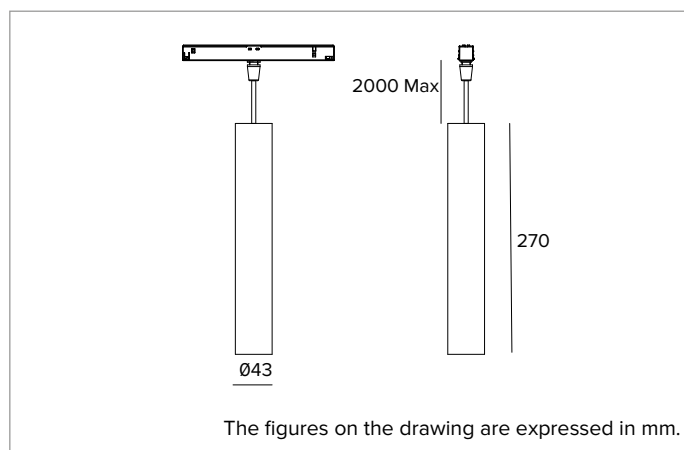

## 1T9922EL | FORTYEIGHT Label 4 - Suspension

Professional low voltage LED fixture for direct lighting

|               |                 |      |        |          |
|---------------|-----------------|------|--------|----------|
|               | 3000K           | H(m) | D(m)   | Emax(lx) |
|               | Ra90            |      | 27°    |          |
| Fixture Power | 7W              | 1    | 0.48   | 2781     |
| Source Flux   | 981lm           | 2    | 0.95   | 695      |
| Fixture Flux  | 700lm           | 3    | 1.43   | 309      |
| Efficacy      | 99lm/W          | 4    | 1.91   | 174      |
| TS1967        | Imax=2835cd/klm | Imax | 2781cd | 5        |
|               |                 |      | 2.38   | 111      |

### MECHANICAL CHARACTERISTICS

Cylindrical body in CNC machined aluminum and coated with powder paint.

**Colour and finish:** Plaster white

**Dimensions:** D=43mm

**Weight:** 0.4Kg

**Version:** ON-OFF

**Degree of protection:** IP20